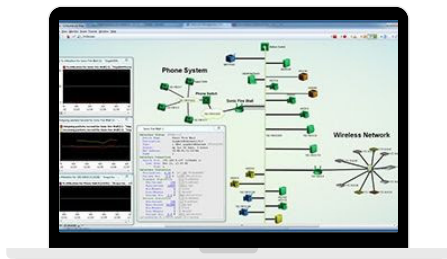

Troubleshoot Issues Faster

EION Monitoring will help you Spot problems across your distributed environment in seconds, not hours. You and your IT team will save time, reduce frustration, and keep customers and users happy.