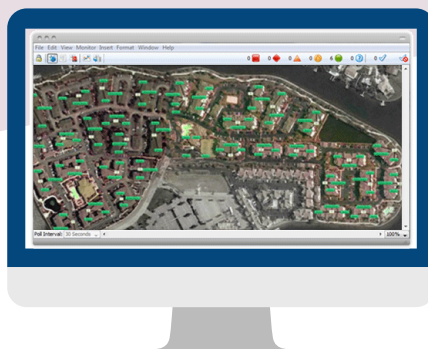

EION BYTES

The official solution update of EION Wireless

Mapping & Monitoring Solution for Wireless Networks

WHAT'S INSIDE THIS ISSUE?

MAPPING & MONITORING SOLUTION FOR

WIRELESS NETWORKS- 1

MAP YOUR NETWORKS- 1

MAXIMISE UP TIME- 1

TROUBLESHOOT ISSUES FASTER- 2

AUTOMATIC NETWORK MAPPING- 2

PROACTIVE NETWORK MONITORING- 2

SMART ALERTING- 2

NETWORK CAPACITY PLANNING- 2

INFORMATIVE DASHBOARD VIEWS- 2

Map your Network

EION Network Monitoring software will help you create a network map, giving you a live view of what's happening in your network. Colour-coded status notifications tell you what's up and what's down. A variety of map layout options and icon choices help bring your unique IT environment to life.

Maximize Up Time

When there's trouble, EION Network Monitoring software sends you real-time alerts via text, email, sound, and more. You'll be able to find and fix technology issues before users or customers are impacted.