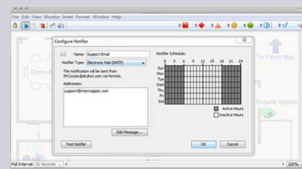

Troubleshoot Issues Faster

EION Monitoring will help you Spot problems across your distributed environment in seconds, not hours. You and your IT team will save time, reduce frustration, and keep customers and users happy.

Automatic Network Mapping

Automatically discover and document every IP-enabled device in your network within minutes with the network mapping software. Customize the look of your map. You can also create hierarchical maps and sub-maps to show certain network areas, Plus, users can export maps to Microsoft Visio and SVG formats.

Proactive Network Monitoring

You can monitor all your devices, interfaces, servers, and applications 24/7 by using SNMP and other protocols to continuously poll their current status. As your network map updates in real-time, color-coded icons give you an at-a-glance view for easy network performance monitoring.

Smart Alerting

Don't ever miss a critical network event. Flexible notifications alert your team when performance thresholds have been exceeded. Choose from a variety of alert options, including sounds, emails, text messages, and more. Customize the schedule, assign to a specific group, and set up escalation to ensure a response.

Network Capacity Planning

As your network grows, the EION Monitoring tool will help you analyze trends and maintain a healthy network both now and in the future. Review historic metrics, strip charts, and reports to help maximize capacity planning efforts so your network infrastructure is sure to support traffic levels of any size.

Informative Dashboard Views