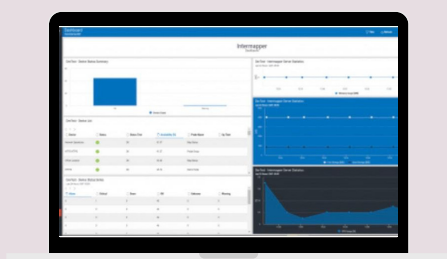

Proactive Network Monitoring

You can monitor all your devices, interfaces, servers, and applications 24/7 by using SNMP and other protocols to continuously poll their current status. As your network map updates in real-time, color-coded icons give you an at-a-glance view for easy network performance monitoring.

Smart Alerting

Don't ever miss a critical network event. Flexible notifications alert your team when performance thresholds have been exceeded. Choose from a variety of alert options, including sounds, emails, text messages, and more. Customize the schedule, assign to a specific group, and set up escalation to ensure a response.

Network Capacity Planning

As your network grows, the EION Monitoring tool will help you analyze trends and maintain a healthy network both now and in the future. Review historic metrics, strip charts, and reports to help maximize capacity planning efforts so your network infrastructure is sure to support traffic levels of any size.

Informative Dashboard Views

See a more holistic view of your network with dashboards to view your device matrix all in one spot. And take EION Network Monitoring on the go with a mobile-friendly interface that works on your preferred device.