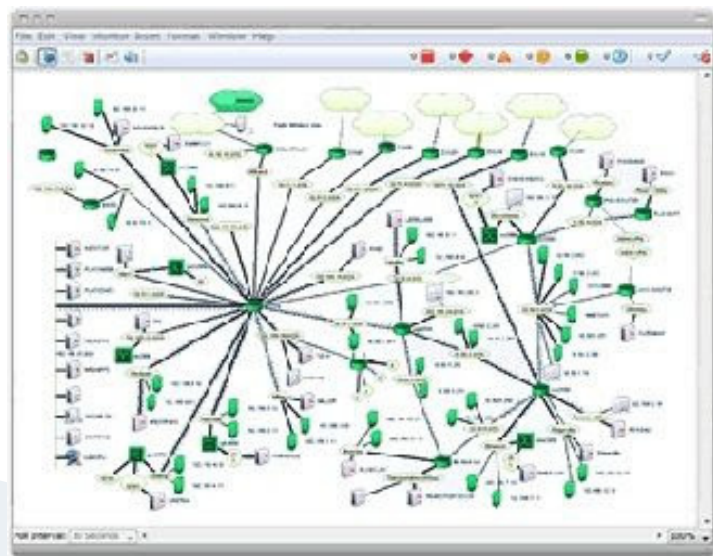

MAXIMISE UP TIME- 1

TROUBLESHOOT ISSUES FASTER- 2

AUTOMATIC NETWORK MAPPING- 2

PROACTIVE NETWORK MONITORING- 2

SMART ALERTING- 2

NETWORK CAPACITY PLANNING- 2

INFORMATIVE DASHBOARD VIEWS- 2

Map your Network

EION Network Monitoring software will help you create a network map, giving you a live view of what's happening in your network. Colour-coded status notifications tell you what's up and what's down. A variety of map layout options and icon choices help bring your unique IT environment to life.

Network Capacity Planning

As your network grows, the EION Monitoring tool will help you analyze trends and maintain a healthy network both now and in the future. Review historic metrics, strip charts, and reports to help maximize capacity planning efforts so your network infrastructure is sure to support traffic levels of any size.

Informative Dashboard Views

See a more holistic view of your network with dashboards to view your device matrix all in one spot. And take EION Network Monitoring on the go with a mobile-friendly interface that works on your preferred device.